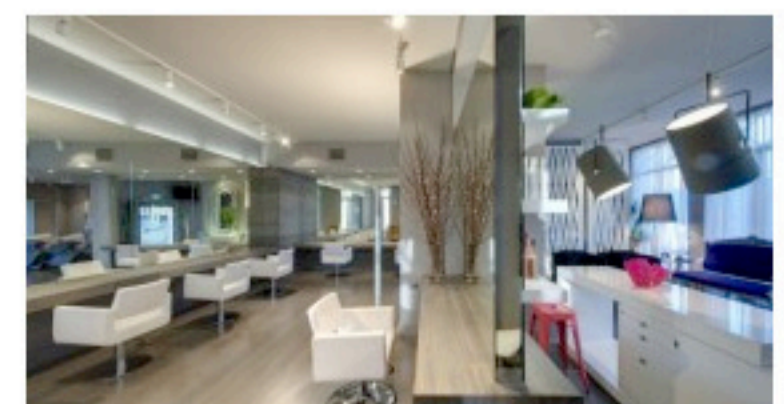

SJB Interiors | Charlie Salon

INTERIORS | March 6, 2012 | **0 comments**